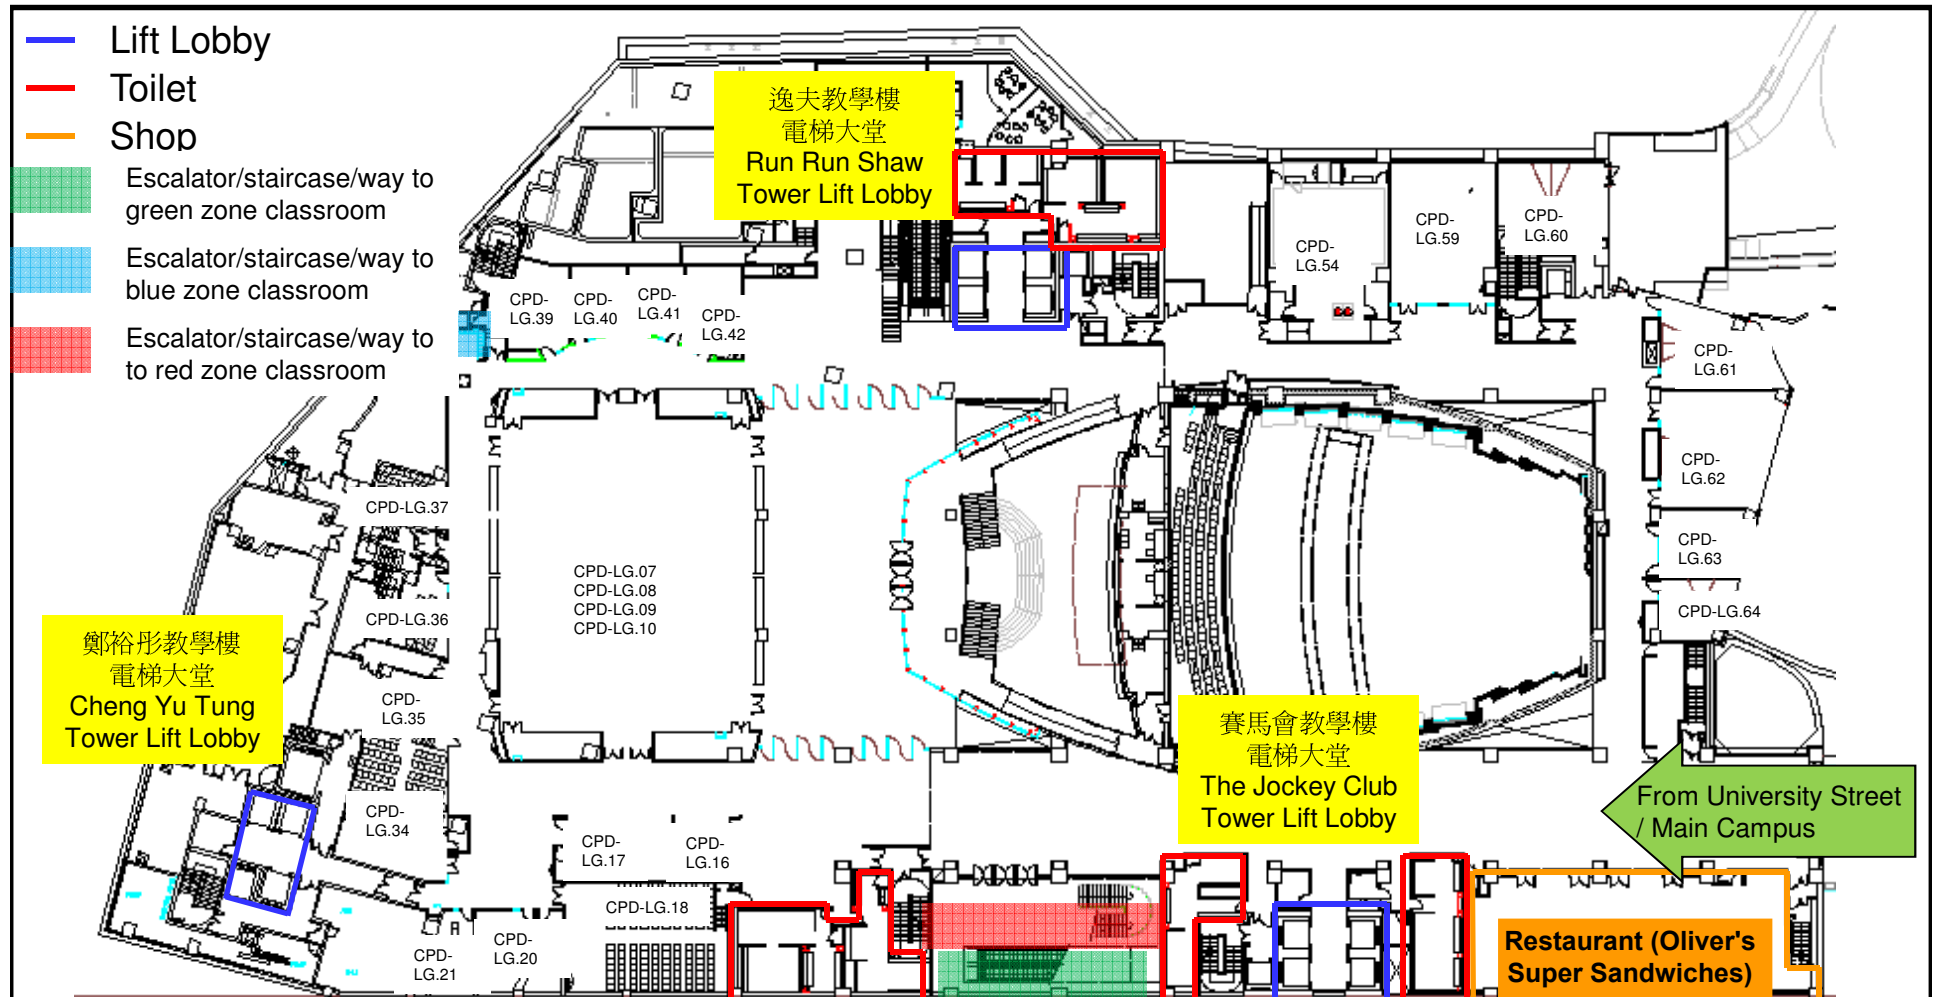

Centennial Campus of The University of Hong Kong

香港大學百周年校園

Location plan on LG/F-HKUCC

Centennial Campus of The University of Hong Kong

香港大學百周年校園

Centennial Campus of The University of Hong Kong

香港大學百周年校園

Location plan on 1/F-HKUCC