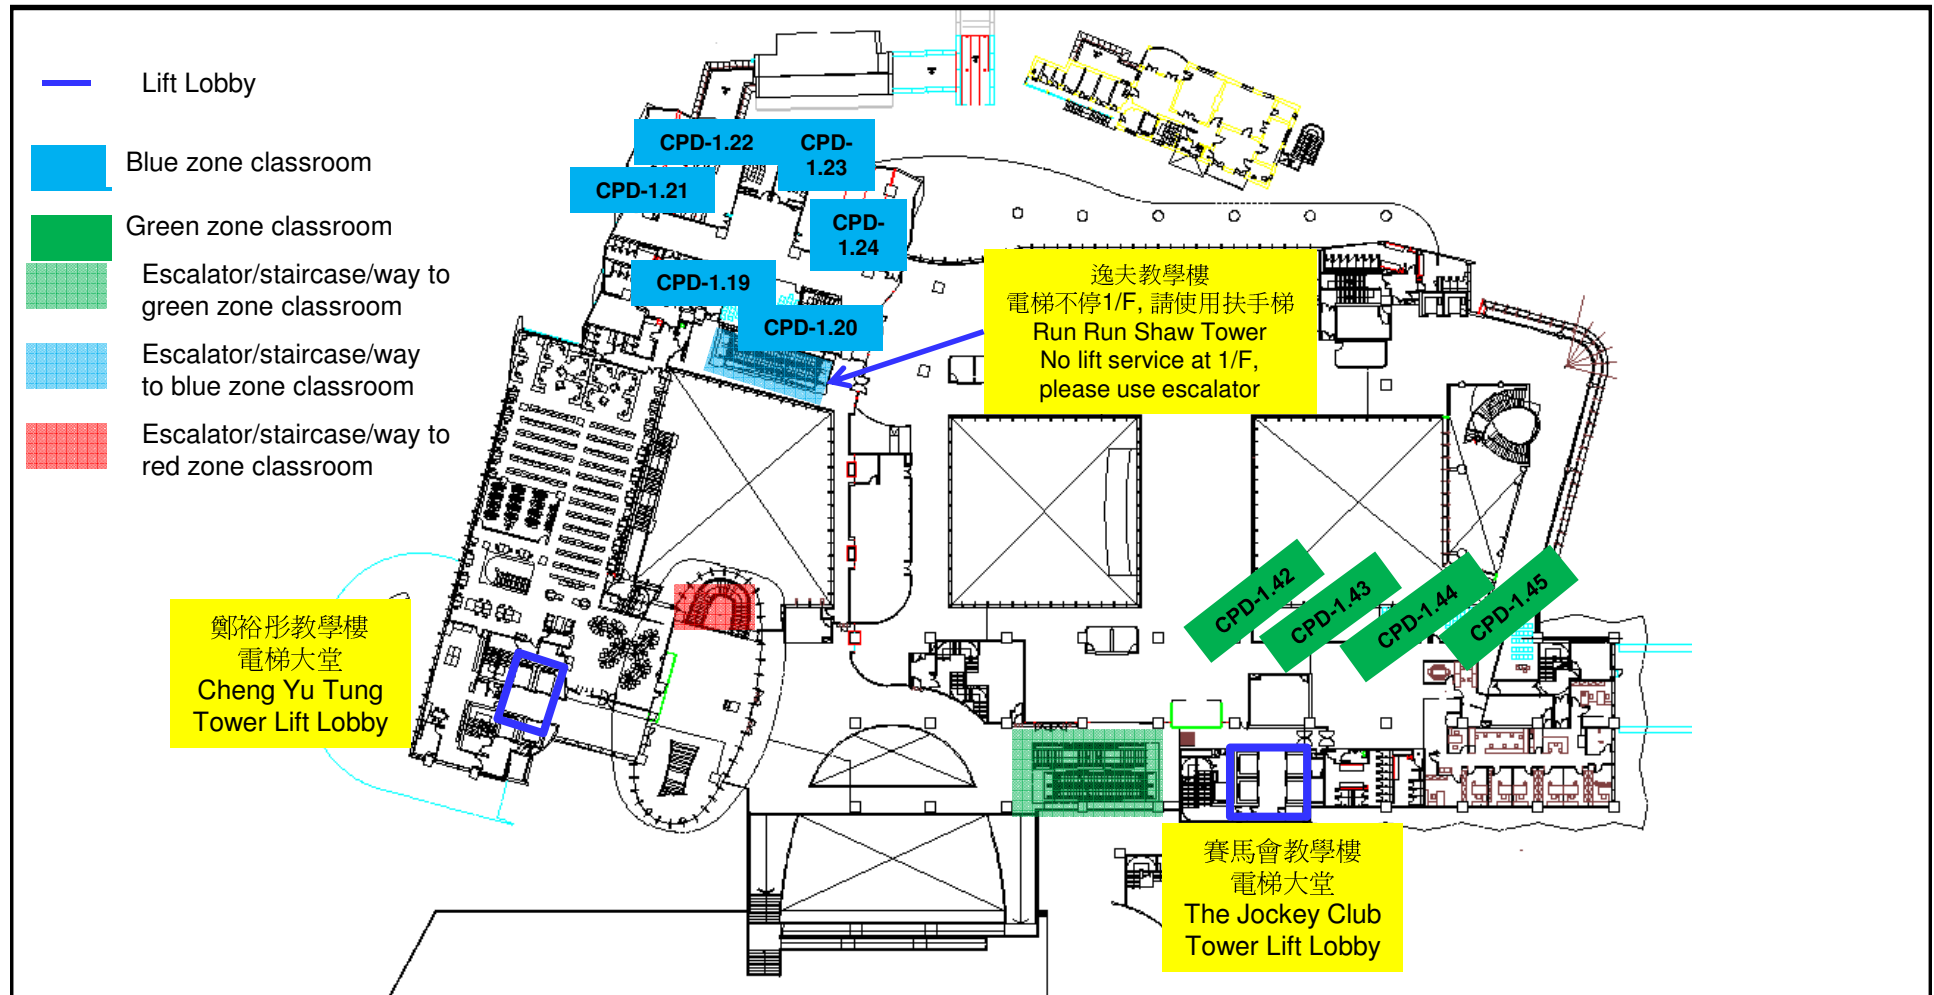

Centennial Campus of The University of Hong Kong

香港大學百周年校園

Location plan on LG/F-HKUCC

Centennial Campus of The University of Hong Kong

香港大學百周年校園

Centennial Campus of The University of Hong Kong

香港大學百周年校園

Location plan on 1/F-HKUCC