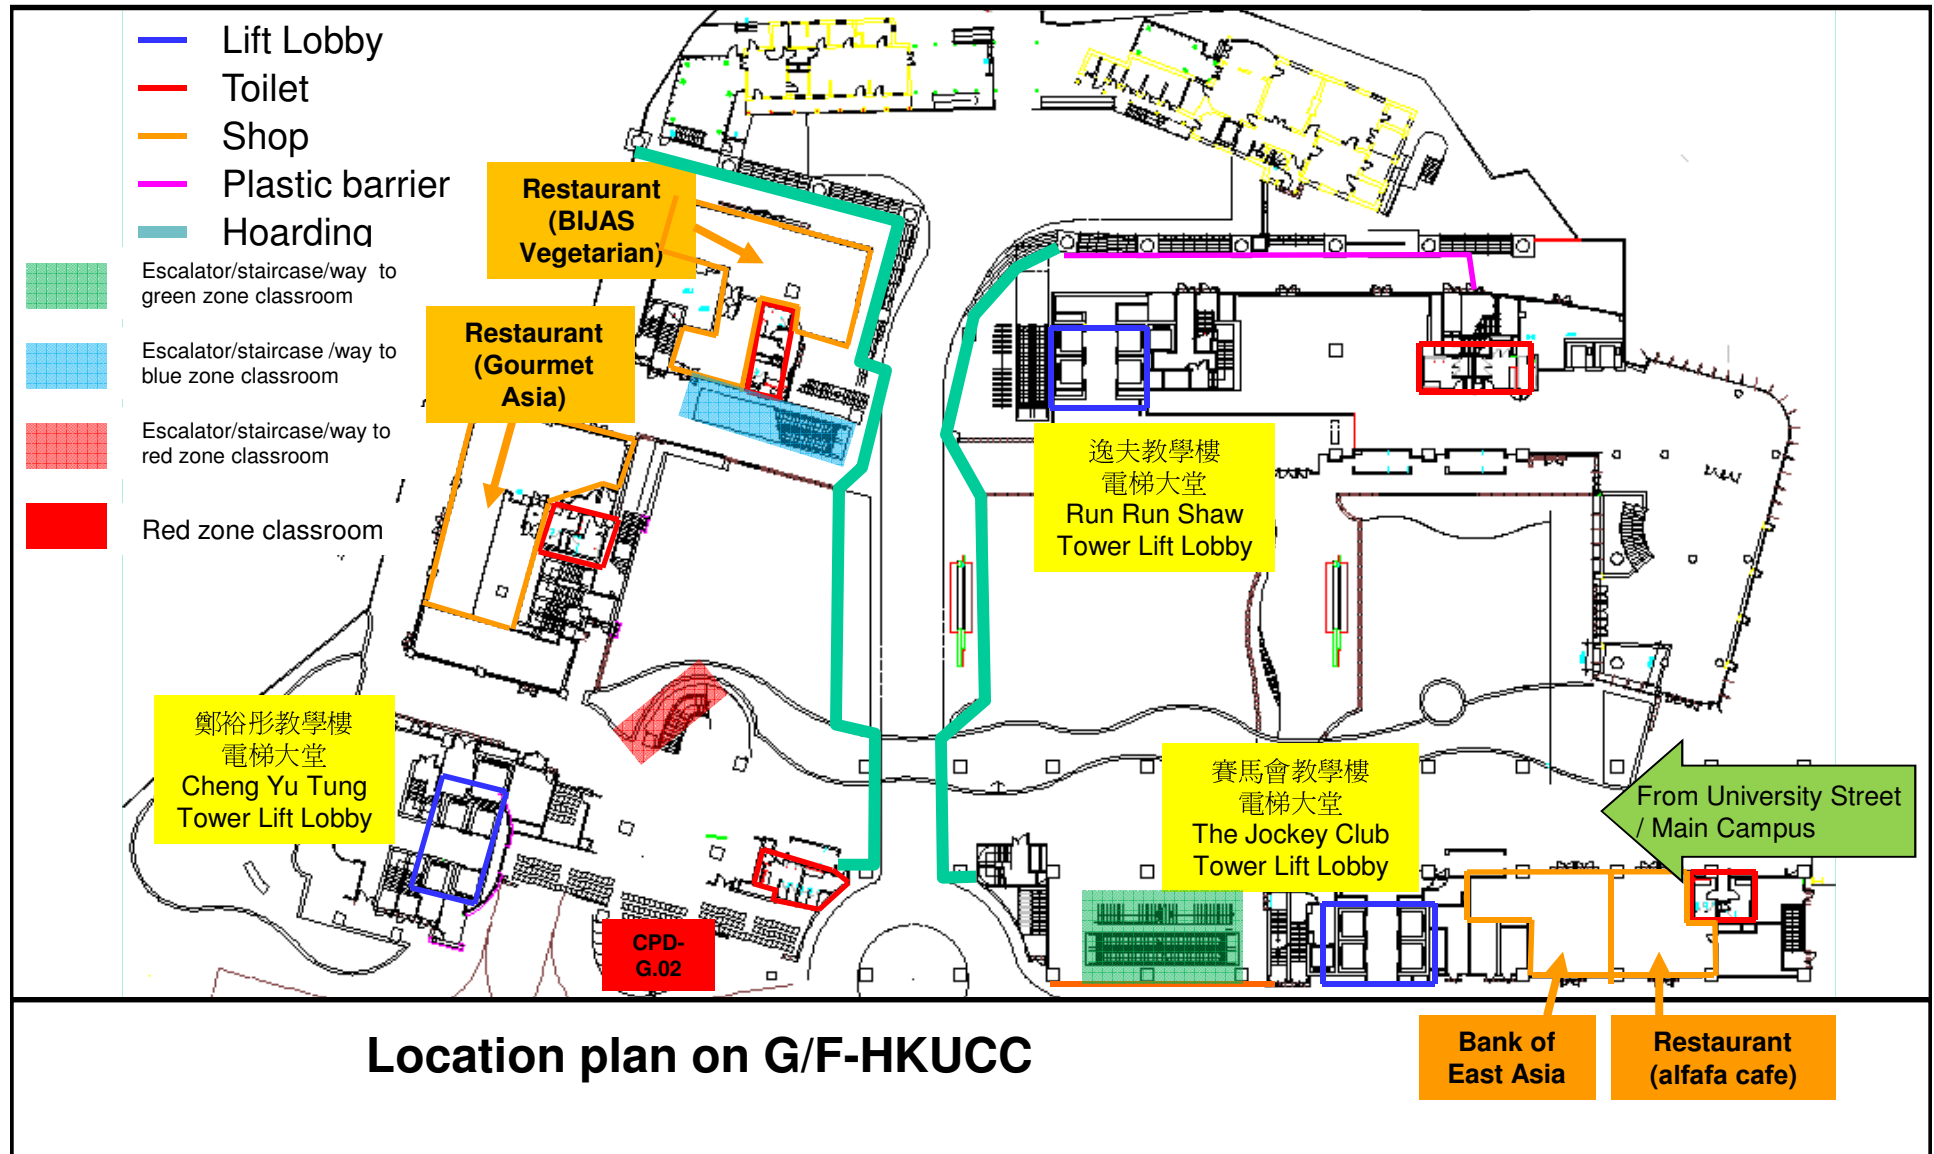

Centennial Campus of The University of Hong Kong

香港大學百周年校園

Location plan on LG/F-HKUCC

Centennial Campus of The University of Hong Kong

香港大學百周年校園

Centennial Campus of The University of Hong Kong

香港大學百周年校園

Location plan on 1/F-HKUCC

Centennial Campus of The University of Hong Kong

香港大學百周年校園

Centennial Campus of The University of Hong Kong

香港大學百周年校園